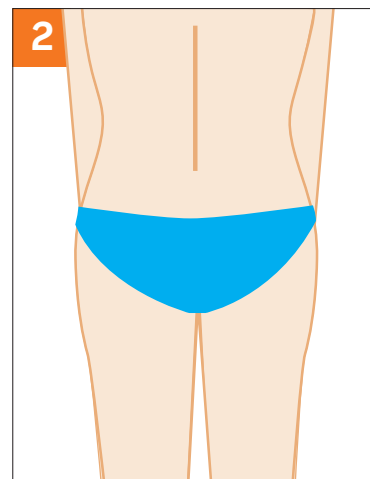

Tummy Tuck / Liposuction

Photo Requirements

- ✓ Take each photo in positions as shown below (plus any additional Liposuction areas if required)
- ✓ Clear, good quality photos with ample lighting
- ✓ These are NOT to be self taken
- ✓ Stand naturally and relaxed (do not push out stomach)
- ✓ Bra and underwear can be worn in photos
- ✓ Underwear sitting below pubic line (this is to determine the amount of excess skin)

Examples

Front

Back

Left Side

Right Side

If photos do not meet the above requirements this will hold up your Free Assessment and Quote.