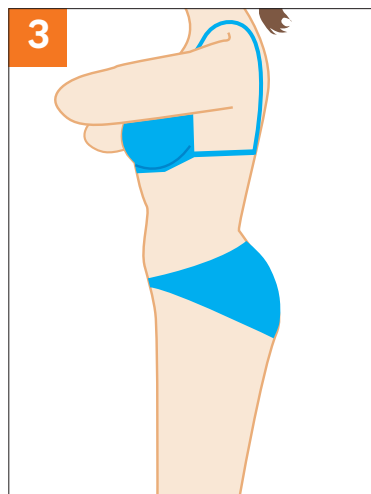

Tummy Tuck / Liposuction

Photo Requirements

- ✓ Take each photo in positions as shown below (plus any additional Liposuction areas if required)
- ✓ Clear, good quality photos with ample lighting
- ✓ These are NOT to be self taken
- ✓ Stand naturally and relaxed (do not push out stomach)
- ✓ Bra and underwear can be worn in photos
- ✓ Underwear sitting below pubic line (this is to determine the amount of excess skin)

Examples

Front

Back

Left Side

Right Side

If photos do not meet the above requirements this will hold up your Free Assessment and Quote.